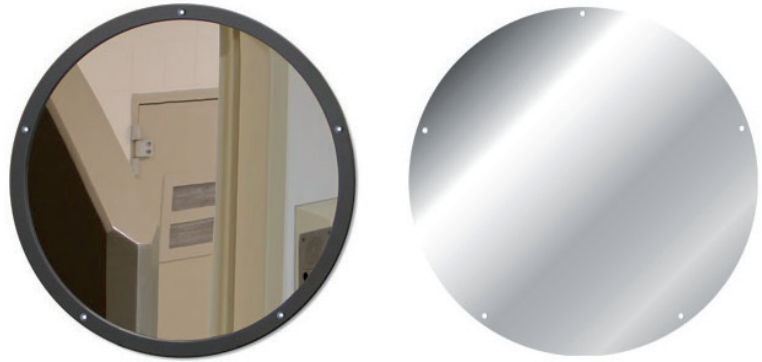

DuraVision™
Corrections Mirrors

Maximum Round Secure Wall Mirror

*"DuraVision™
Secure Mirrors
are ligature free
and resistant to
breakage..."*

DuraVision™ Maximum Round Secure Wall Mirror

The new range of DuraVision™ Maximum Secure Anti-Ligature Wall Mirrors are designed for use in Prisons, Hospitals, Mental Health and Behavioural Facilities and Municipal Toilets. The tamper proof powder coated steel frame design is ligature free, resistant to breakage and easy to install. The mirror face is made from highly polished stainless steel with 7mm mounting holes which line up with the frame. When the frame is fixed to a flat wall, the mirror is totally encapsulated and cannot be removed without destruction of the frame (ie: the mirror cannot be pulled out from the front). A non-pick sealant can also be applied after installation where the mirror frame makes contact with the walls to reduce ligature risk.

*"Designed for
Prisons, Hospitals
and Mental Health
Care Facilities ..."*

FEATURES and BENEFITS

Mirror quality 1mm 304 Stainless Steel face gives a quality reflection on an unbreakable surface.

Tamper proof encapsulating frame is available in 2 sizes and powder coated Almond or Grey.

The mirror is locked into the unique powder coated steel frame which ensures a virtually ligature free mirror and reduces the risk of the mirror being tampered with.

7mm (9/32") Counter-bore holes designed to take security head fasteners.

Recessed, tamper proof fixings increases security and reduces ligature risk.

Virtually a maintenance free, long lasting, unbreakable mirror system.

Part No.	Description	Mirror Material	Holes	Frame Colour
16255A	400mm (16")	1mm Stainless Steel	5	Almond
16255G	400mm (16")	1mm Stainless Steel	5	Grey
16256A	600mm (24")	1mm Stainless Steel	7	Almond
16256G	600mm (24")	1mm Stainless Steel	7	Grey